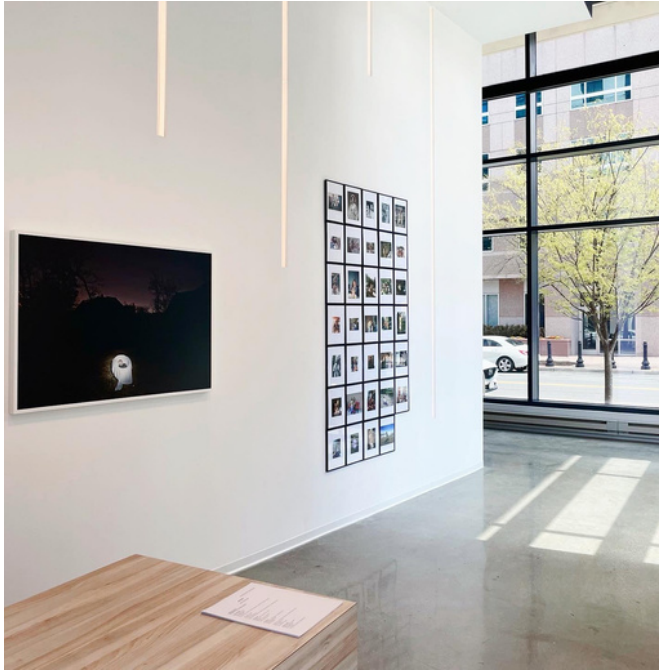

MASON EXHIBITIONS

ARLINGTON

Located 2 blocks from the Mason Square campus in Arlington, this is Mason Exhibition's newest public-facing gallery on the retail level of the Latitude Apartments and across the street from the Virginia Square Metro station. It primarily features international contemporary artists who engage social issues in their work.

Locations and Hours:

Thursday - Saturday, 12pm - 5pm
3601 Fairfax Dr, Arlington, VA 22201
Virginia Square Metro accessible
Street parking available

OUT DOOR DIGITAL SCREEN

WINDOW INSTALLATION

2,300-SQUARE-FOOT GALLERY SPACE